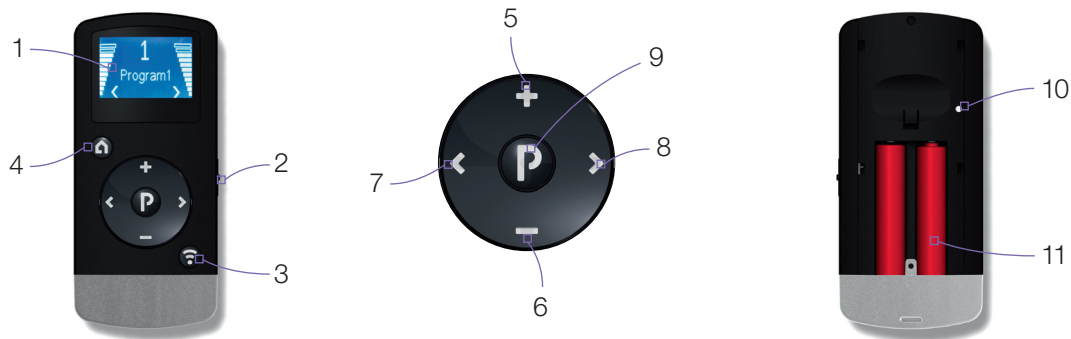

Easy to connect

- Just press the pairing button on the remote control and open and close the battery doors of the hearing instruments within 20 seconds, and it automatically pairs with the hearing instruments
- Pairing can also be done through the ReSound Aventa® 3 fitting software

Easy to use

- At the push of a button you can control volume and program settings of the hearing instruments
- Volume settings can be set for each ear individually
- The "Home" button lets you return to your default settings
- The "Streaming" button accesses streamed signals from the ReSound Unite TV or Mini Microphone (optional)

2.4 GHz wireless technology

- A smart, robust and reliable standard that has a strong, clear and stable signal

ReSound Unite® Remote Control

1. Display
2. Key lock
3. Streaming button
4. Home button
5. Increase volume
6. Decrease volume
7. Activate left hearing instrument only
8. Activate right hearing instrument only
9. Program change
10. Pairing button
11. AAAA batteries